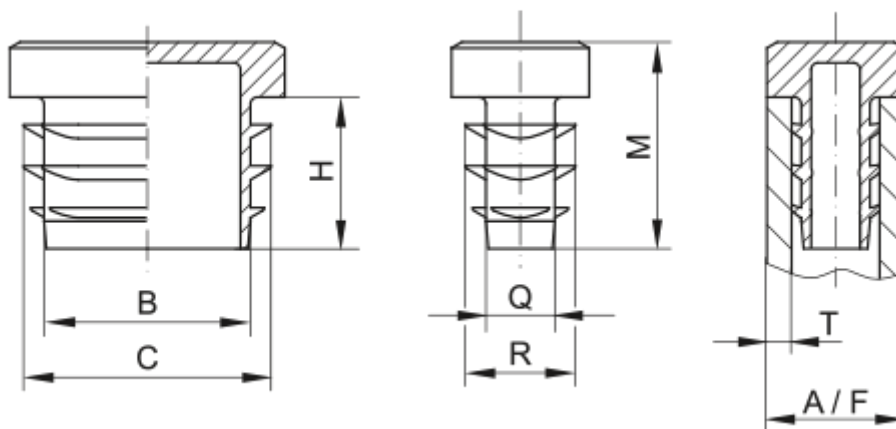

Article number: 59GPN270R4838152

Description: KLEE Square plugs GPN 270 - 48x38 (Wall thickness 1,5-2)

Measures

A = 48x38

B = 42

C = 46

H = 14

M = 19

Q = 32

R = 36

T = 1,5-2